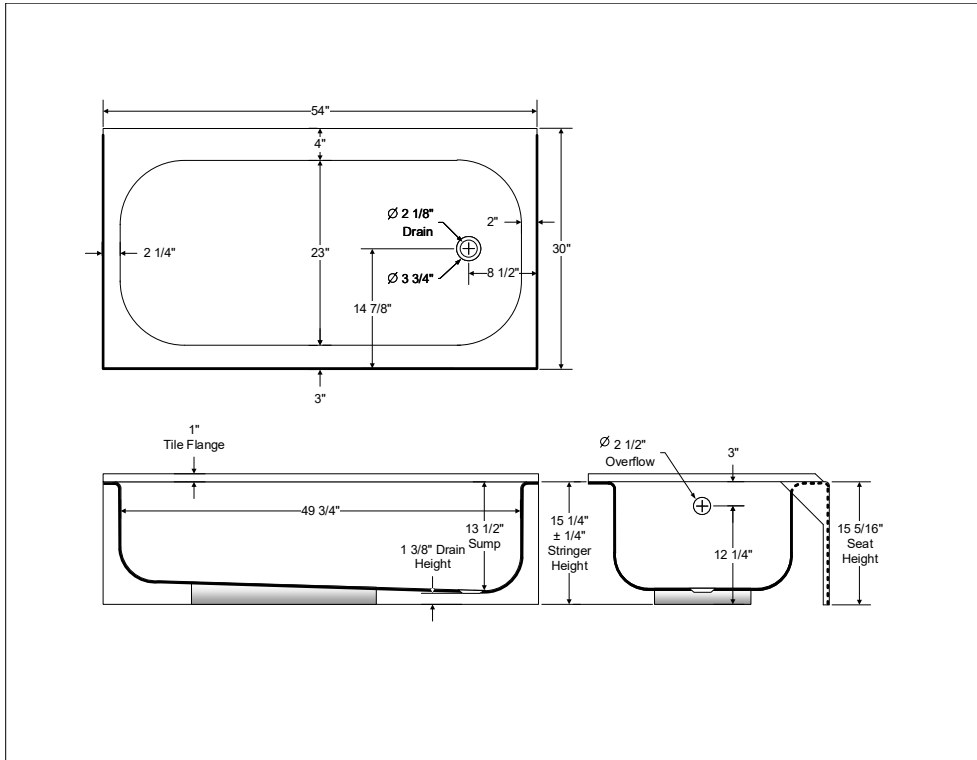

4-1/2' SynIron 1

Model number:

BZ010004

Dimensions: 54" x 30" x 15"

Installation: Alcove

Material: Porcelain-finished Steel

Standard Features:

Space Saving Convenience and SynIron 1 Backing

Biscuit

Certifications

MAAX products adhere to one or more of the following certifications:

4-1/2' SynIron 1

Model number:

BZ010004

Dimensions: 54" x 30" x 15"

Installation: Alcove

Material: Porcelain-finished Steel

Dimensions:

54 x 30 x 15 1/4 in.

Water capacity:

34.5 gallons

Weight:

72 lbs

Bathing well:

49 3/4 X 23 in.

Deep sump height:

13 1/2 in.

Deck width:

30 in.

Drain location:

Left

Right